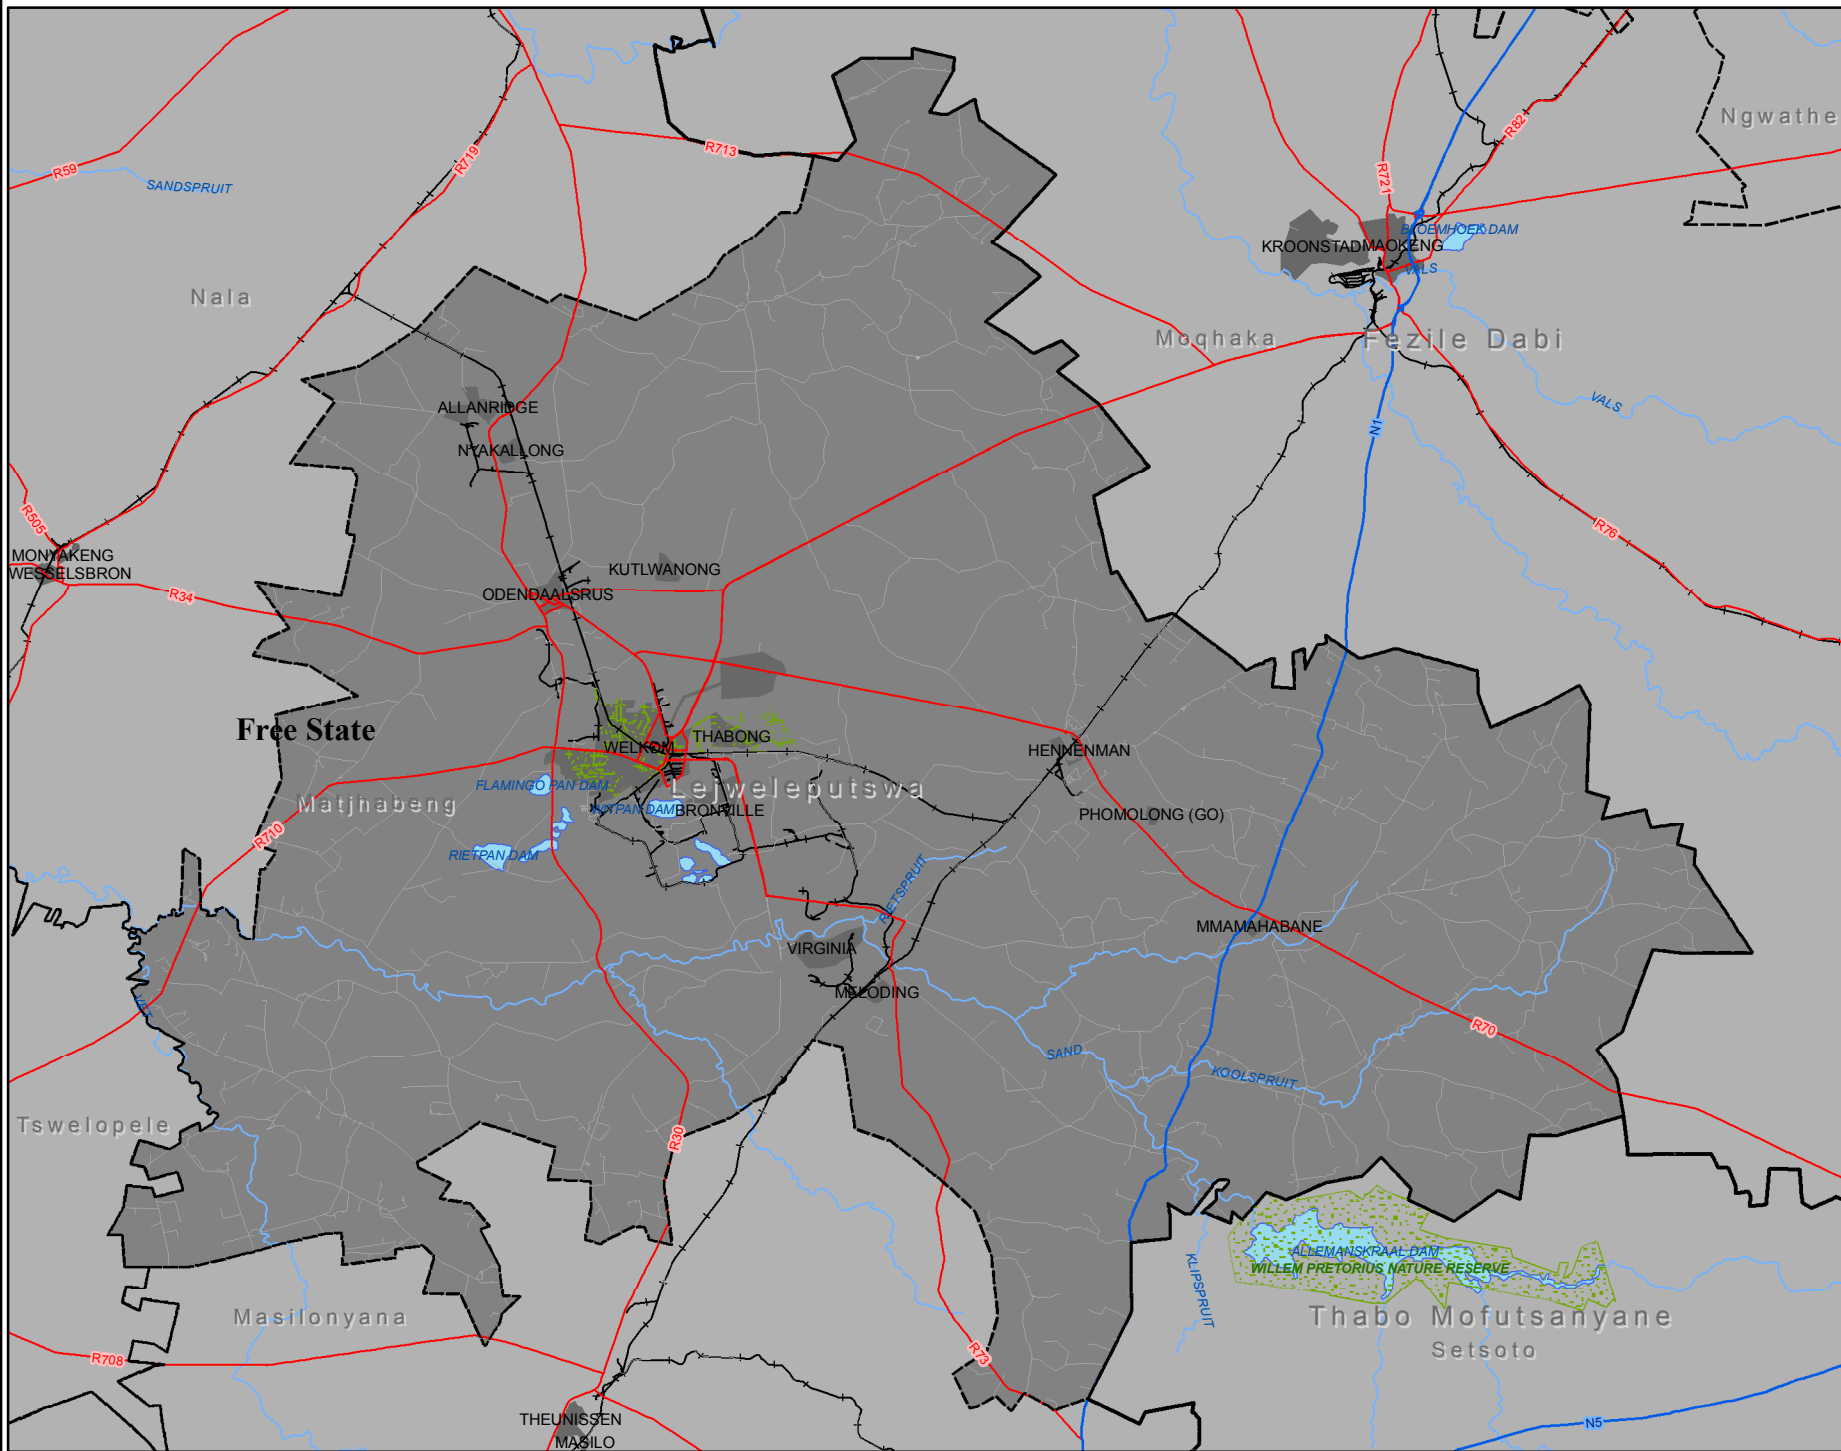

Matjhabeng-Municipality - Basemap

0 5 10 20 km

1:550,000

Legend

- Provinces
- Local Municipal Boundaries
- National Route
- Main Route
- Secondary Route
- Rail
- Parks
- Waterbodies
- Rivers
- Settlements
- LocalMunicipalities selection 3
- LocalMunicipalities

Map Created by:
National Disaster Management Centre
(+27) 12 334 0444 (t)
(+27) 12 334 0810 (f)
www.ndmc.gov.za

Data Supplied by:
Boundaries - MDB (08)
Cities & Towns - S&M (08)
Roads - BCX (08)
Parks - Dept Agriculture
Rivers & Waterbodies - BCX (08)

NDMC_Maps\LM Maps\Basemap\
Matjhabeng_A4_LS