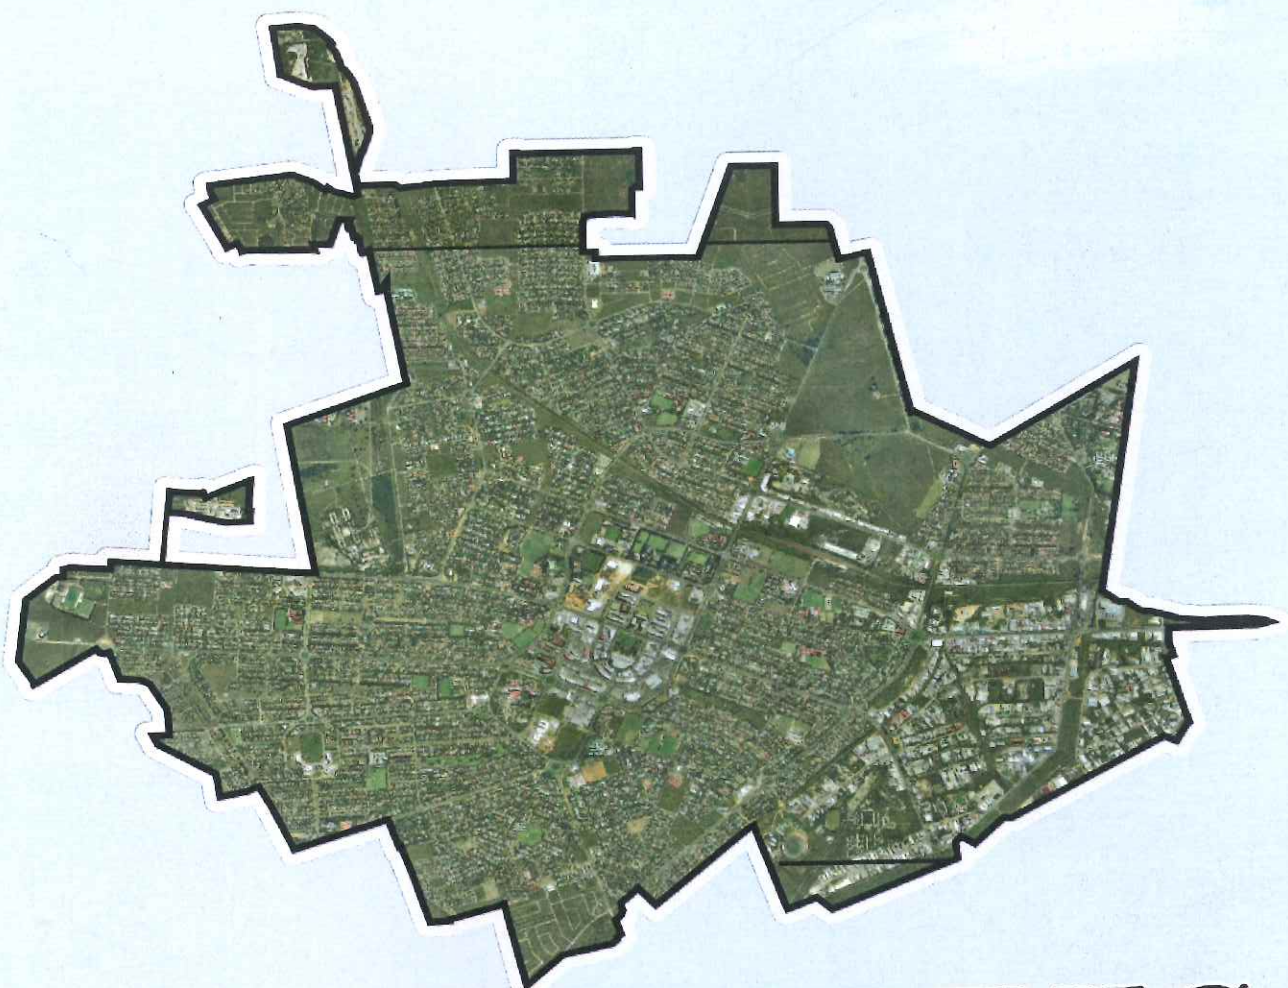

Last Final version

MATJHABENG LOCAL MUNICIPALITY

SPATIAL DEVELOPMENT FRAMEWORK: PHASE 4
SPATIAL DEVELOPMENT FRAMEWORK

March 2014

Prepared for: DRDLR

rural development
& land reform

Department:
Rural Development and Land Reform
REPUBLIC OF SOUTH AFRICA

MATJHABENG LOCAL MUNICIPALITY

**SPATIAL DEVELOPMENT FRAMEWORK: PHASE 4
SPATIAL DEVELOPMENT FRAMEWORK**

March 2014

Prepared for: DRDLR

**rural development
& land reform**

Department:
Rural Development and Land Reform
REPUBLIC OF SOUTH AFRICA