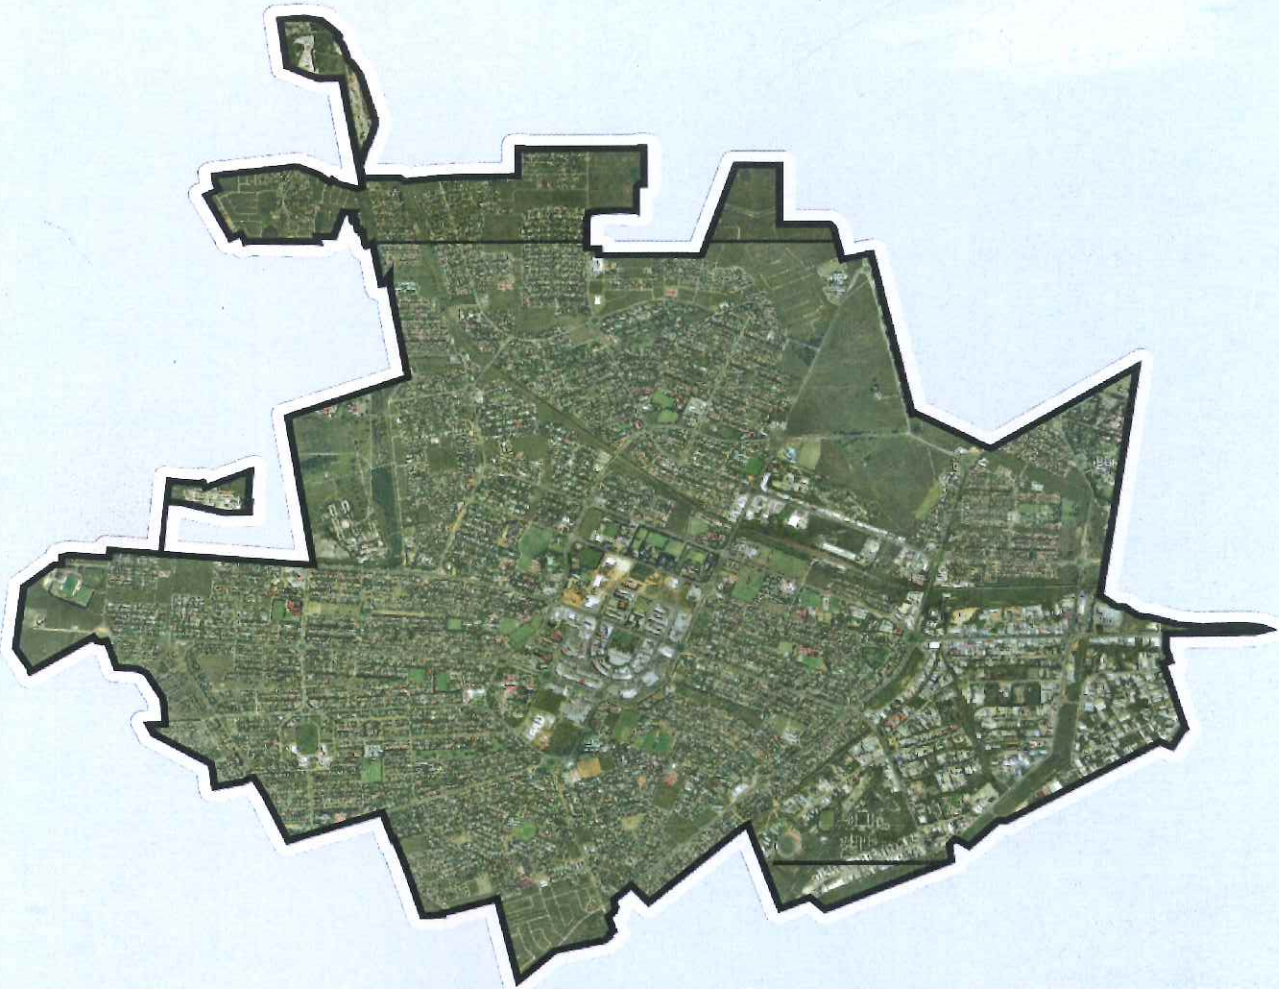

Last Final version

MATJHABENG LOCAL MUNICIPALITY

SPATIAL DEVELOPMENT FRAMEWORK: PHASE 4
SPATIAL DEVELOPMENT FRAMEWORK

March 2014

Prepared for: DRDLR

rural development
& land reform

Department:
Rural Development and Land Reform
REPUBLIC OF SOUTH AFRICA

MATJHABENG LOCAL MUNICIPALITY

**SPATIAL DEVELOPMENT FRAMEWORK: PHASE 4
SPATIAL DEVELOPMENT FRAMEWORK**

March 2014

Prepared for: DRDLR

**rural development
& land reform**

Department:
Rural Development and Land Reform
REPUBLIC OF SOUTH AFRICA