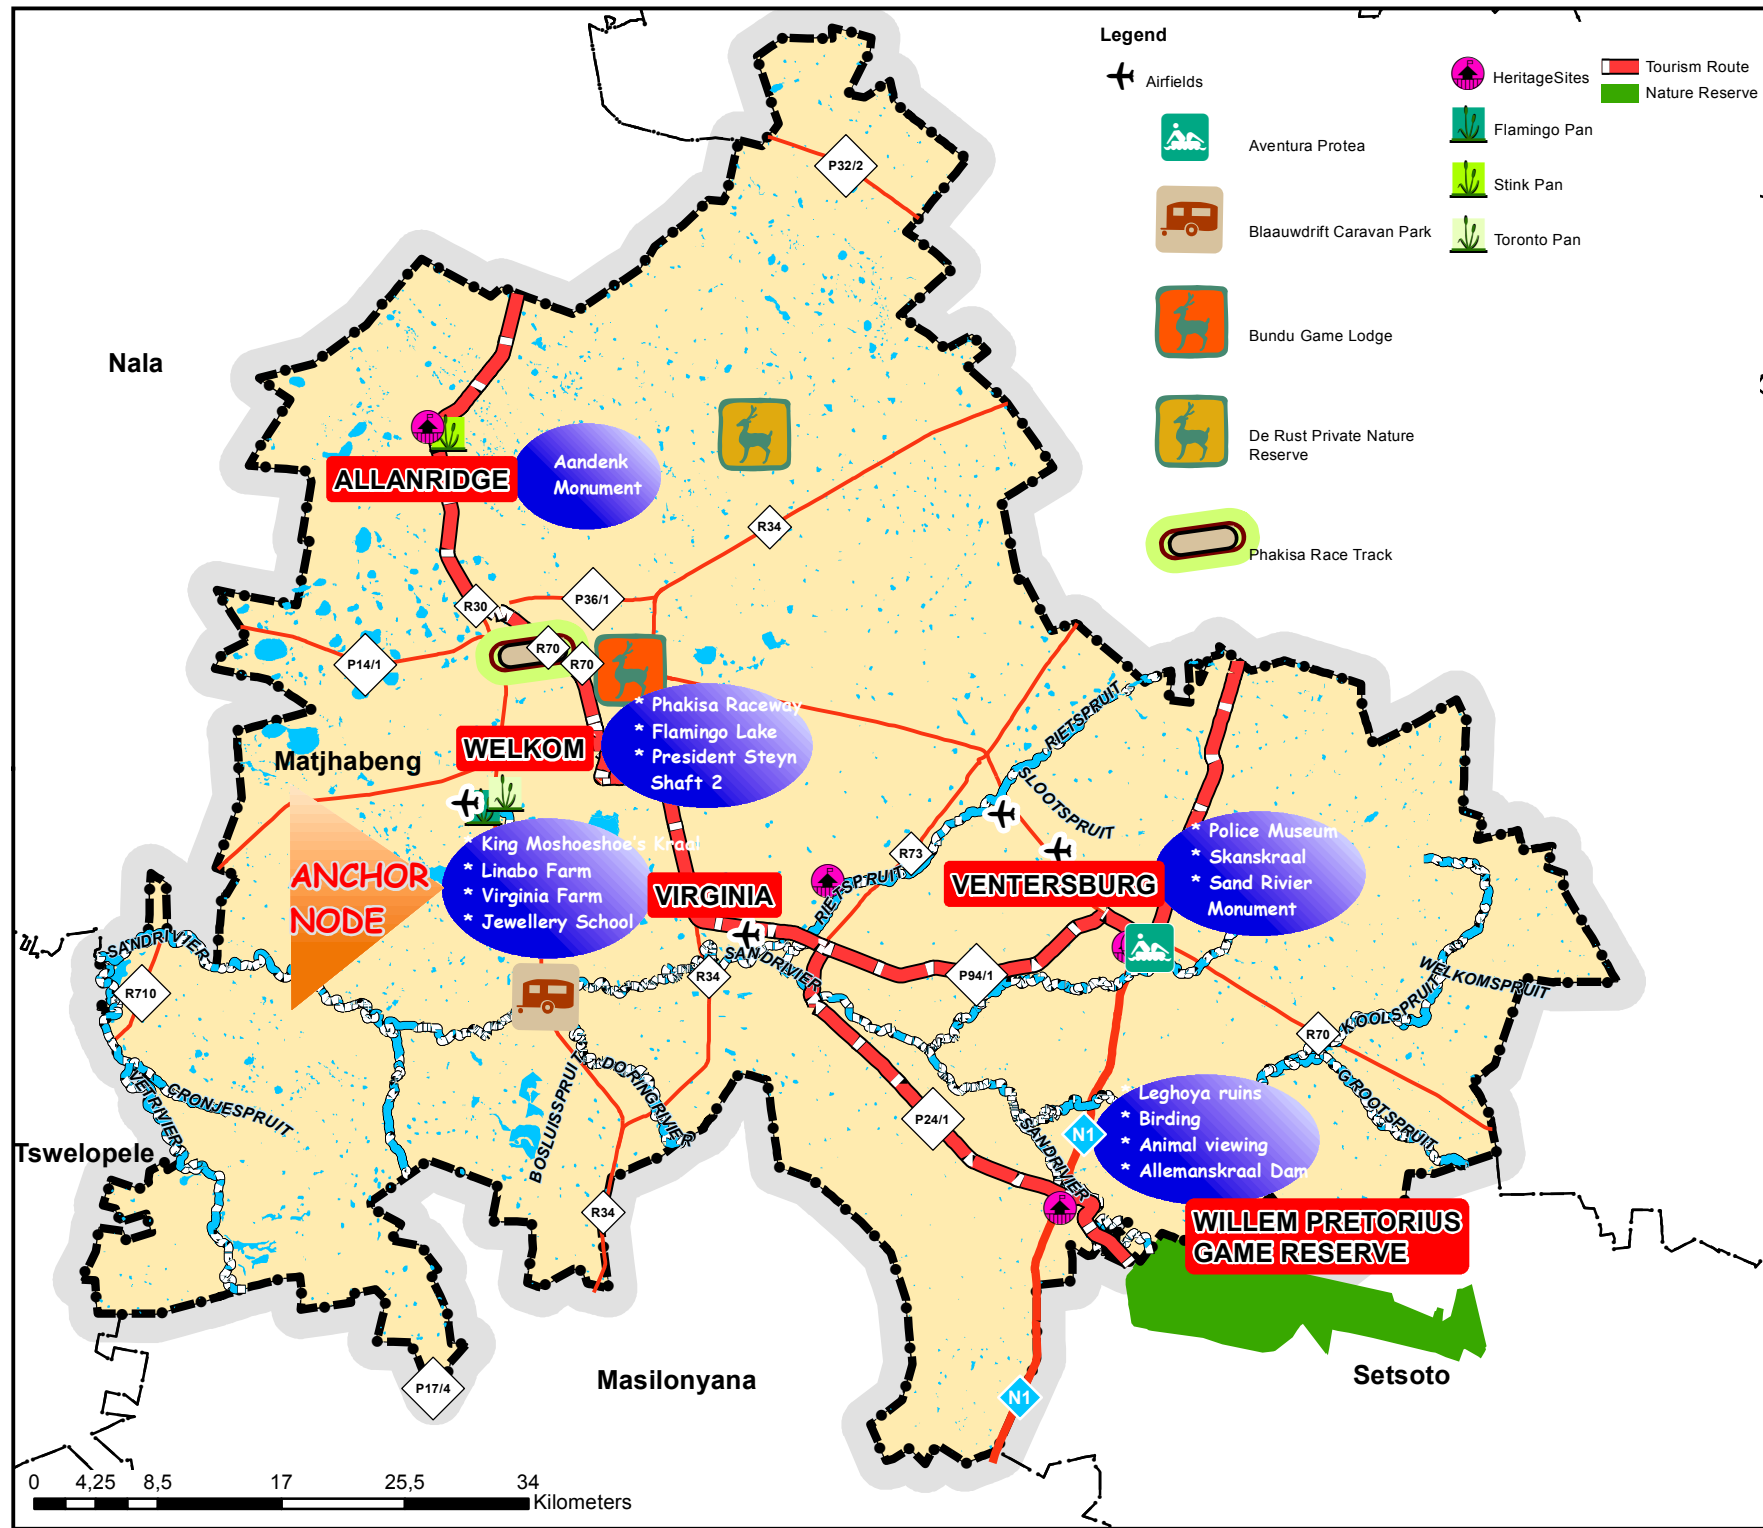

MATJHABENG LOCAL MUNICIPALITY SPATIAL DEVELOPMENT FRAMEWORK

TOURISM

- Legend**
- National Roads
 - Provincial Roads
 - Rivers
 - Inland Water

LOCALITY MAP

	CLIENT:	DESIGN: A.KOTZE
		DRAWN: M.PERSHOUSE
		APPROVED: A.KOTZE
		COPYRIGHT RESERVED
		SCALE: DATE: 1:520 000 November 2013
	DRAWING NO:	Map 9

- Legend**
- Airfields
 - Aventura Protea
 - Blaaudrift Caravan Park
 - Bundu Game Lodge
 - De Rust Private Nature Reserve
 - Phakisa Race Track
 - Heritage Sites
 - Flamingo Pan
 - Stink Pan
 - Toronto Pan
 - Tourism Route
 - Nature Reserve